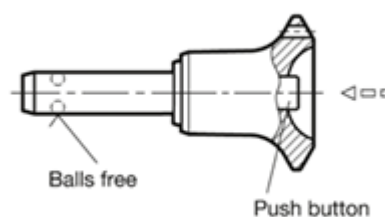

Article number: 201139845

Description: E+G stainless steel-ball lock pin
GN 113.9-8-45

Measures

Application example

d1	= 8
d2	= 9.5
d3	= 27
d4	= 13.2
l1	= 45
l2	= 8.2
l3	= 26.8
Resilience (N)	= 38

Weight in (g) = 56