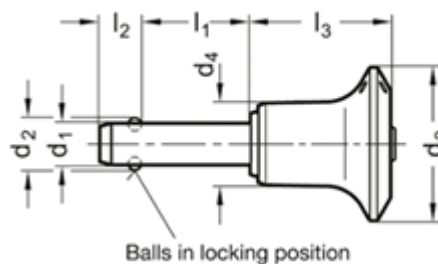

Article number: 201139845

Description: E+G stainless steel-ball lock pin
GN 113.9-8-45

Measures

Application example

d1	= 8
d2	= 9.5
d3	= 27
d4	= 13.2
l1	= 45
l2	= 8.2
l3	= 26.8
Resilience (N)	= 38

Weight in (g) = 56